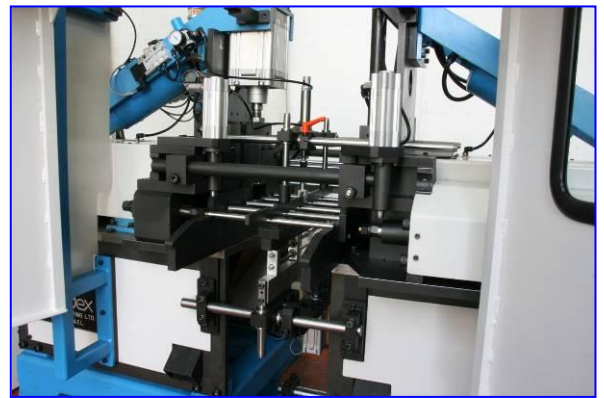

# Videx Hi-Speed Chamfer & Stamp machine for B7 Studs

The VCS line of machines is designed to Chamfer & Stamp Hi-tensile Studs (ie. B-7).

Each model has capacity for a wide range of wire diameters and lengths. These CE safety-approved machines are easy to set-up, and are low maintenance. They are designed and constructed for production of small and medium size batches.

The heavy-duty chamfer heads produce a clean smooth chamfer, and longer life of the chamfer tips. The chamfers are cut dry, at high

speed, without lubricant and the dry chips are then ejected out the machine, keeping the work area dry and clean. Stamping can be single, or double-end.

The machines accept pre-cut blanks, which can be fed automatically by an external feeder, or by a hand-feed magazine.

When working from long bars, Videx offers a quick-change feed table, and a bar shear that will cut the bars to a precise length, and remove the bar ends to a recycle bin.

Working from coil is also possible, up to M-24 (1").

An optional conveyor can be added, to feed the chamfered and stamped blanks into a thread roller, if required.

**Bar Feeder & Impact Cutter**

**Chamfer & Stamp**