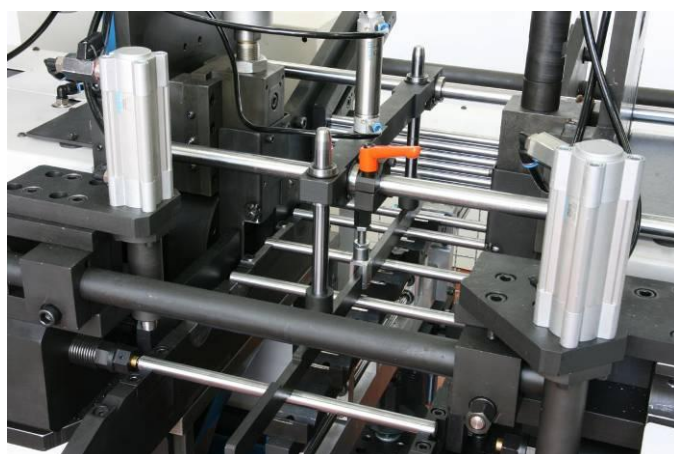

# Videx Hi-Speed Chamfer & Stamp machine for B7 Studs

The VCS line of machines is designed to Chamfer & Stamp Hi-tensile Studs (ie. B-7).

Each model has capacity for a wide range of wire diameters and lengths. These CE safety-approved machines are easy to set-up, and are low maintenance. They are designed and constructed for production of small and medium size batches.

The heavy-duty chamfer heads produce a clean smooth chamfer, and longer life of the chamfer tips. The chamfers are cut dry, at high

speed, without lubricant and the dry chips are then ejected out the machine, keeping the work area dry and clean. Stamping can be single, or double-end.

The machines accept pre-cut blanks, which can be fed automatically by an external feeder, or by a hand-feed magazine.

When working from long bars, Videx offers a quick-change feed table, and a bar shear that will cut the bars to a precise length, and remove the bar ends to a recycle bin.

Working from coil is also possible, up to M-24 (1").

An optional conveyor can be added, to feed the chamfered and stamped blanks into a thread roller, if required.

**Bar Feeder & Impact Cutter**

**Chamfer & Stamp**